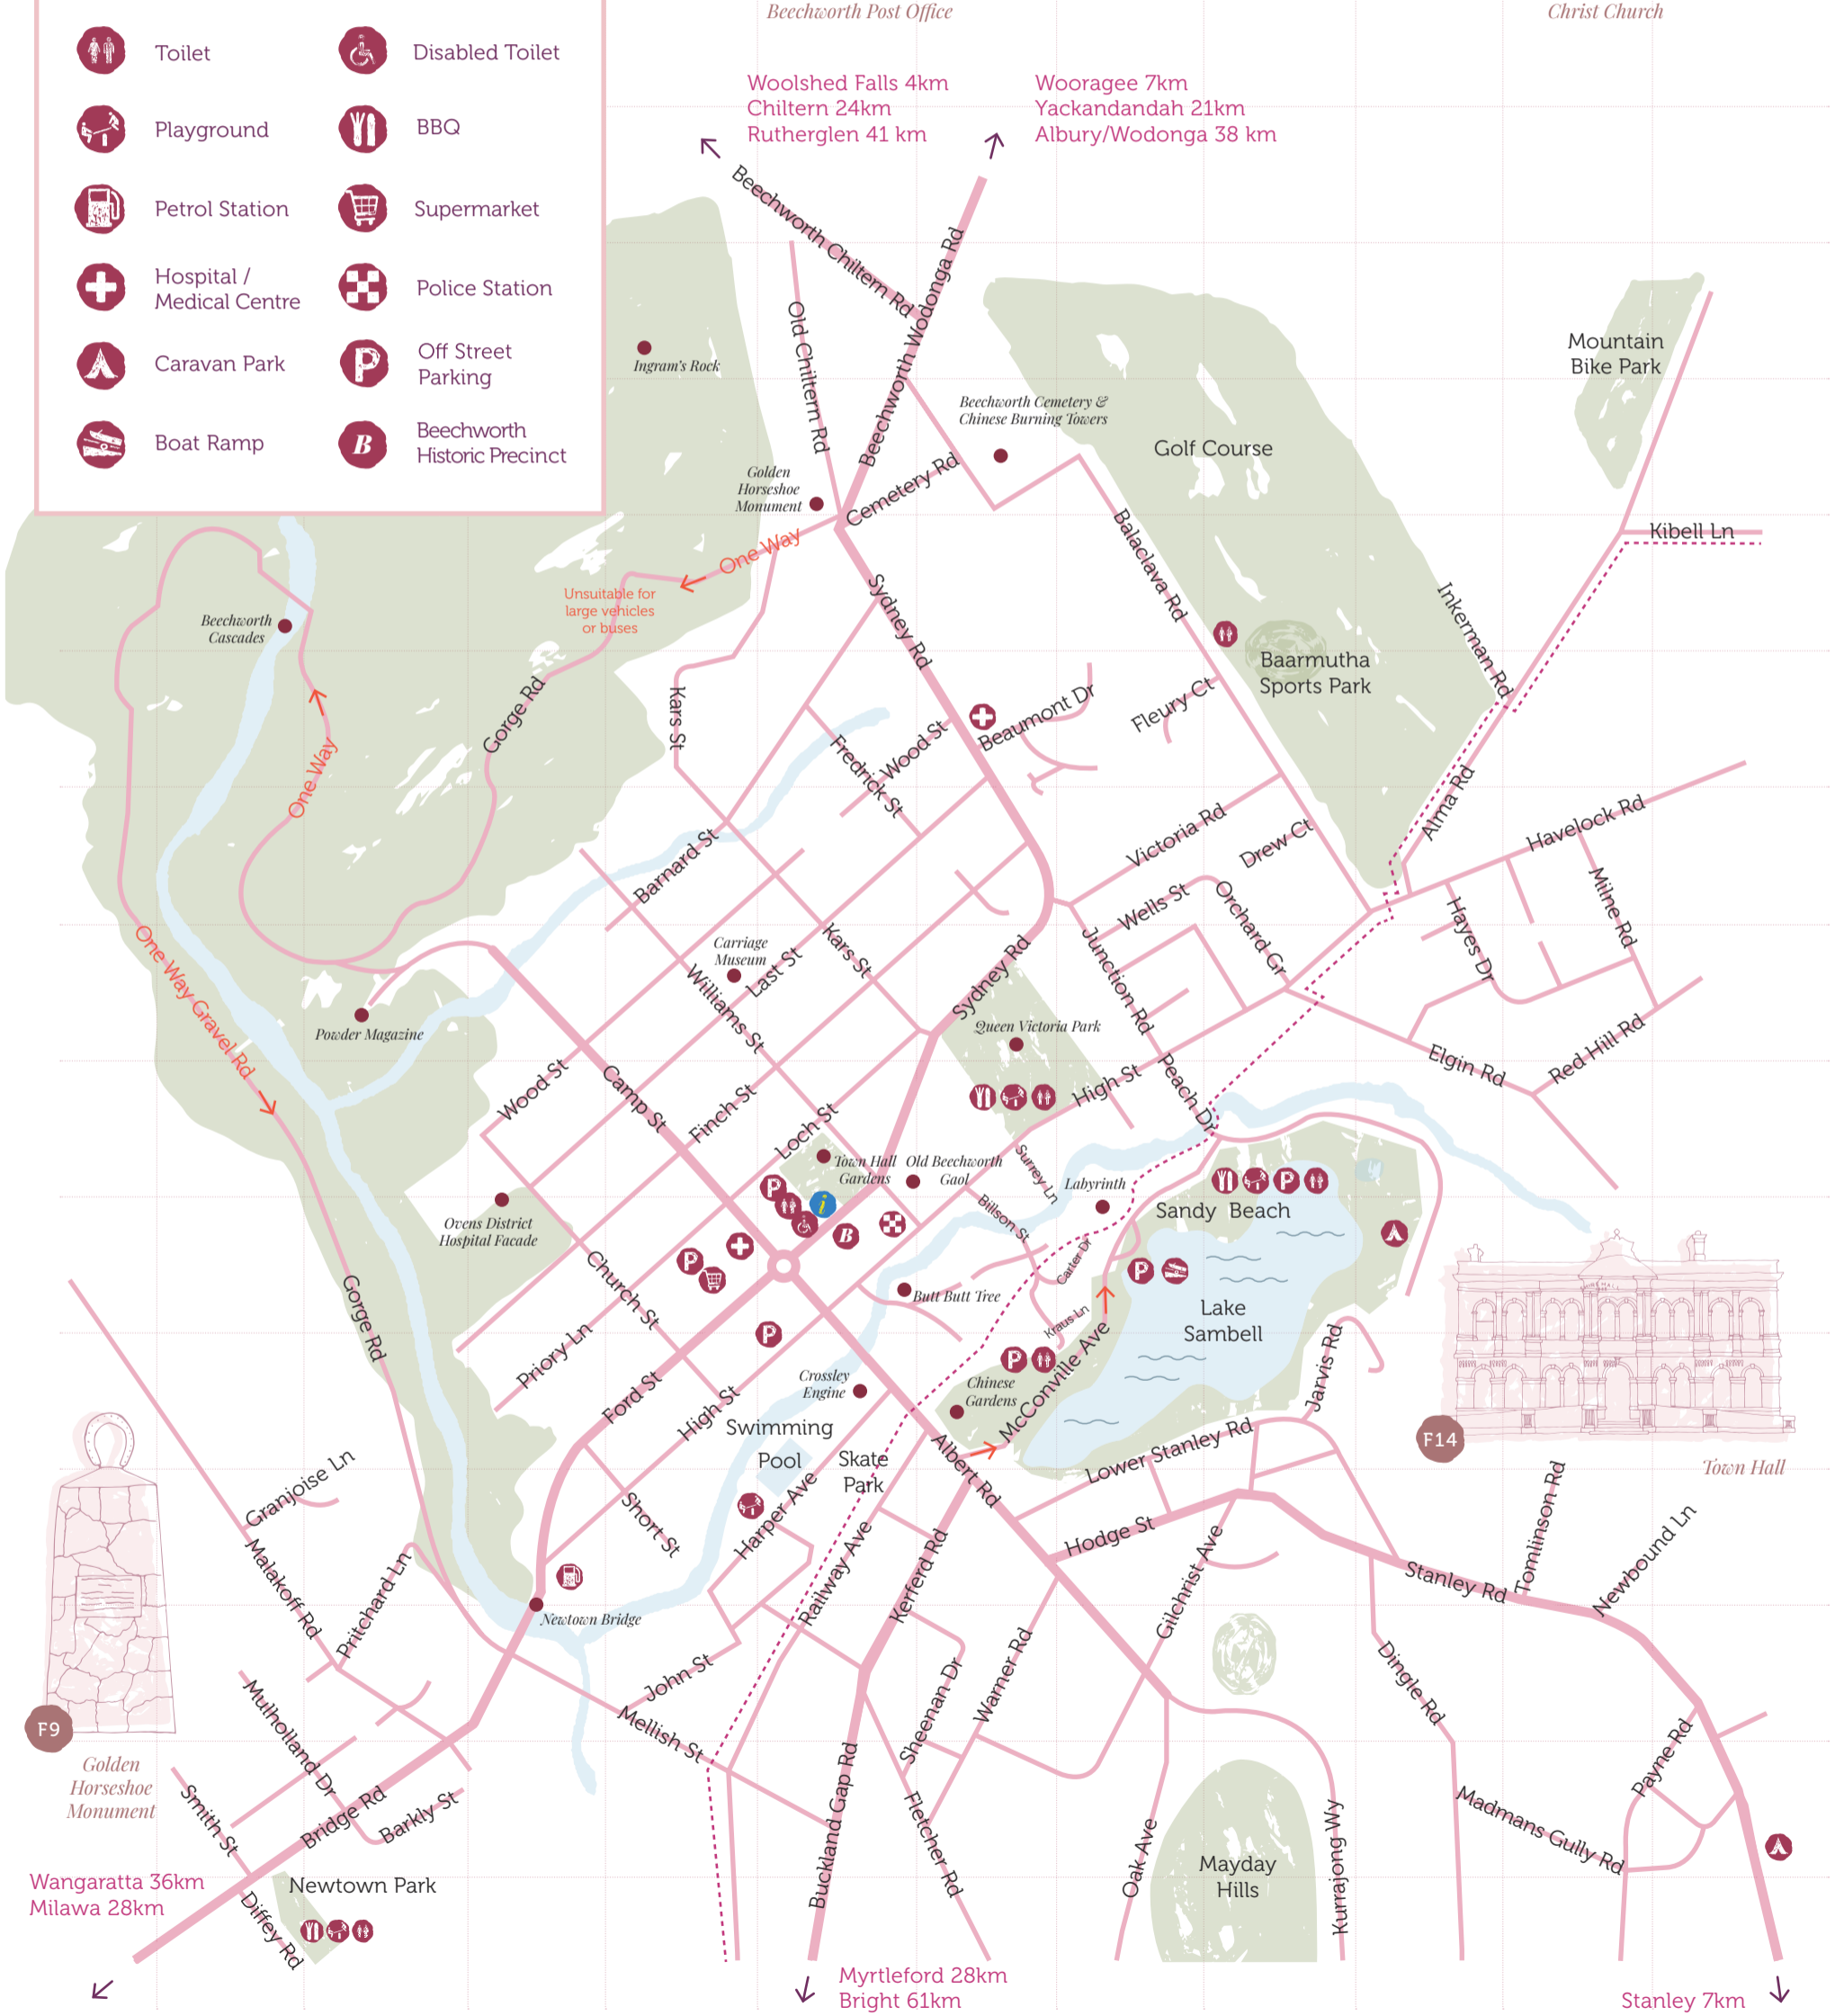

Beechworth

Tourist Information Centre
 103 Ford Street Beechworth (F14)
 Ph: 1300 366 321
 info@explorebeechworth.com.au
 explorebeechworth.com.au

Key:

- | | | | |
|--|---------------------------|--|------------------------------|
| | Info Centre | | Bike Path |
| | Toilet | | Disabled Toilet |
| | Playground | | BBQ |
| | Petrol Station | | Supermarket |
| | Hospital / Medical Centre | | Police Station |
| | Caravan Park | | Off Street Parking |
| | Boat Ramp | | Beechworth Historic Precinct |

OM Off map. Visit explorebeechworth.com.au for more information

Retail & Beauty

Stunning art, beautiful gifts and homewares and unique fashion can be found in the boutiques and quirky shops of the beautifully preserved streetscape.